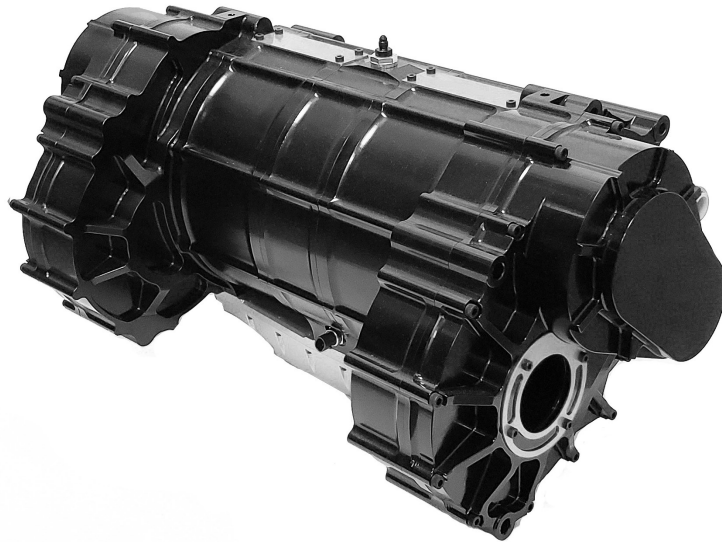

CASCADIA MOTION

DSG-250-090 - Drive Module

Made with BorgWarner HVH250 Motor Core